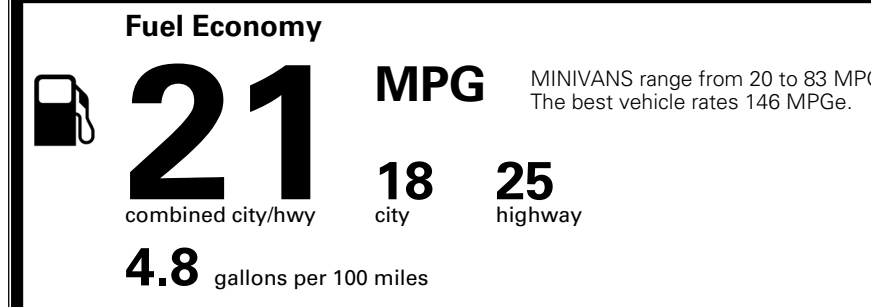

$ 51,490.00

COMPARE SX PRESTIGE FEATURES

Added to/in place of standard SX features

- Dark Edition Alloy Wheels
- Dark Exterior Accents
- LED Projector Headlights
- LED Rear Combination Lights
- Leather Seat Trim
- Head-Up Display
- Bose Premium Audio System
- Heated Steering Wheel
- Digital Rear View Mirror w/ HomeLink™

Included
Included
Included
Included
Included
Included
Included
Included
Included

ADDITIONAL INSTALLED EQUIPMENT:

(In addition to or in place of standard features)

- Ivory Silver Paint
- SX Prestige Seat Package
- 7-Passenger Seating
- 2nd Row Power Seats w/Leg Support
- Heated and Ventilated 2nd-Row Seats
- Ambient Lighting and Glossy Interior Trim
- Carpeted Floor Mats, Luxury (7-Passenger)

$495.00
Included

$285.00

MSRP INCLUDING OPTIONS

$ 52,270.00

INLAND FREIGHT AND HANDLING

$ 1,545.00

TOTAL MANUFACTURER'S SUGGESTED RETAIL PRICE ▶

$ 53,815.00

TOTAL ADDITIONAL WEIGHT: 15.9

*Additional terms and conditions apply.
**Kia Connect may be currently unavailable for some Model Year 2022 and newer vehicles sold or purchased in Massachusetts; please see owners.kia.com for more information.
NOTE: When you purchase this vehicle, Kia America, Inc. collects personal information you provide to the dealership. For information on our collection and use of personal information and your rights, please see our Privacy Policy on www.kia.com.

EPA DOT Fuel Economy and Environment

Gasoline Vehicle

You spend **$3,250** more in fuel costs over 5 years compared to the average new vehicle.

Annual fuel cost **$2,350**