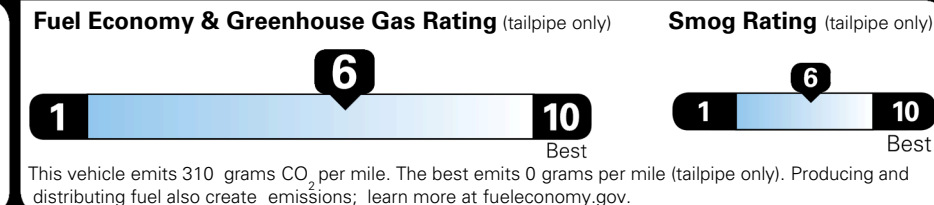

EPA DOT Fuel Economy and Environment

Gasoline Vehicle

You save \$0
 in fuel costs over 5 years compared to the average new vehicle.

Annual fuel cost
\$1,700

Actual results will vary for many reasons, including driving conditions and how you drive and maintain your vehicle. The average new vehicle gets 29 MPG and costs \$8,500 to fuel over 5 years. Cost estimates are based on 15,000 miles per year at \$ 3.30 per gallon. MPGe is miles per gasoline gallon equivalent. Vehicle emissions are a significant cause of climate change and smog.