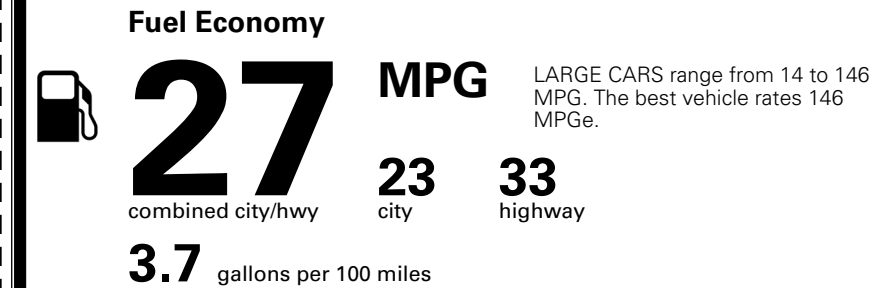

MANUFACTURER'S SUGGESTED RETAIL PRICE ▶

$ 33,590.00

COMPARE GT FWD FEATURES

Added to/in place of standard GT-Line FWD features
- 2.5L Turbo 4-cyl Engine, 290HP, 311 lb-ft torque
- 8-Speed Dual Clutch Transmission
- 19" Gloss Black Finished Alloy Wheels
- Panoramic Sunroof w/ Power Sunshade
- LED Interior Lighting
- GT Sport Design Steering Wheel w/Paddle Shifters
- Rear Air Vents
- Sport-Tuned Suspension & Quad-Tip Exhaust
- GT Brake System w/Neon Calipers

Included
Included
Included
Included
Included
Included
Included
Included
Included

ADDITIONAL INSTALLED EQUIPMENT:
(In addition to or in place of standard features)
Runway Red Paint $495.00
Carpeted Floor Mats $200.00

MSRP INCLUDING OPTIONS

$ 34,285.00

INLAND FREIGHT AND HANDLING

$ 1,245.00

TOTAL MANUFACTURER'S SUGGESTED RETAIL PRICE ▶

$ 35,530.00

TOTAL ADDITIONAL WEIGHT: 7.3

*Additional terms and conditions apply.

**Kia Connect may be currently unavailable for some Model Year 2022 and newer vehicles sold or purchased in Massachusetts; please see owners.kia.com for more information.

NOTE: When you purchase this vehicle, Kia America, Inc. collects personal information you provide to the dealership. For information on our collection and use of personal information and your rights, please see our Privacy Policy on www.kia.com.

EPA DOT Fuel Economy and Environment

Gasoline Vehicle