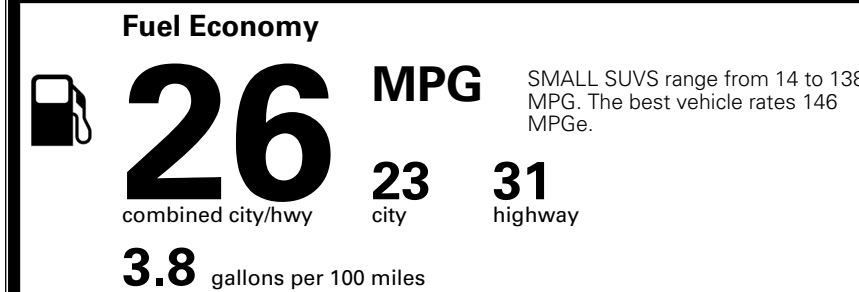

EPA DOT Fuel Economy and Environment

Gasoline Vehicle

You spend \$1,000 more in fuel costs over 5 years
 compared to the average new vehicle.

Annual fuel cost \$1,900

Actual results will vary for many reasons, including driving conditions and how you drive and maintain your vehicle. The average new vehicle gets 29 MPG and costs \$8,500 to fuel over 5 years. Cost estimates are based on 15,000 miles per year at \$ 3.30 per gallon. MPGe is miles per gasoline gallon equivalent. Vehicle emissions are a significant cause of climate change and smog.