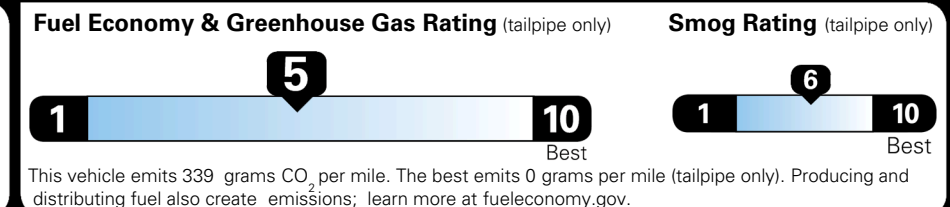

EPA DOT Fuel Economy and Environment

Gasoline Vehicle

You spend \$1,000 more in fuel costs over 5 years
 compared to the average new vehicle.

Annual fuel cost \$1,900

Actual results will vary for many reasons, including driving conditions and how you drive and maintain your vehicle. The average new vehicle gets 29 MPG and costs \$8,500 to fuel over 5 years. Cost estimates are based on 15,000 miles per year at \$ 3.30 per gallon. MPGe is miles per gasoline gallon equivalent. Vehicle emissions are a significant cause of climate change and smog.