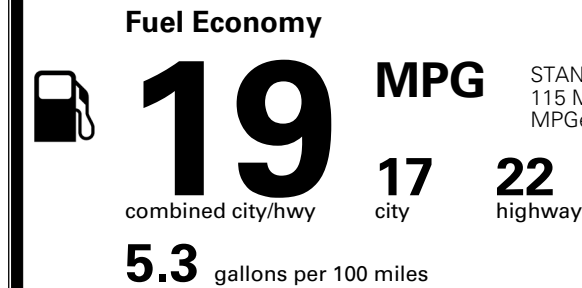

\$495.00
 \$250.00

MSRP INCLUDING OPTIONS

\$ 57,535.00

INLAND FREIGHT AND HANDLING

\$ 1,545.00

TOTAL MANUFACTURER'S SUGGESTED RETAIL PRICE ▶

\$ 59,080.00

TOTAL ADDITIONAL WEIGHT: 7.2

EPA DOT Fuel Economy and Environment

Gasoline Vehicle

STANDARD SUVs range from 13 to 115 MPG. The best vehicle rates 146 MPGe.

You spend
\$4,250
 more in fuel costs
 over 5 years
 compared to the
 average new vehicle.