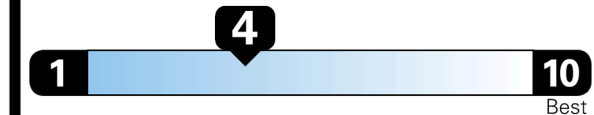

2027 TELLURIDE X-PRO SX-PRESTIGE AWD

MODEL/OPT.CODE: JAC44B5 / 10
EXTERIOR COLOR: WOLF GRAY
INTERIOR COLOR: BLACK
VEHICLE ID NUMBER: 5XYPLES17VG038920
PORT OF ENTRY: WEST POINT

Sold To: FL083
Greenway Kia West
3407 WEST COLONIAL DRIVE
ORLANDO FL 32808

Ship To: FL083

STANDARD FEATURES

STANDARD SX-PRESTIGE AWD FEATURES

MECHANICAL
2.5L Turbo Engine; 274hp & 311 lb-ft Torque
8-Speed Automatic Transmission
All-Wheel Drive w/ Terrain Mode
Self-Leveling Rear Suspension

ADVANCED DRIVER-ASSISTANCE SYSTEMS

Forward Collision-Avoidance Assist 2
Blind-Spot Collision-Avoidance Assist
Rear Cross-Traffic Collision-Avoidance Assist
Lane Keeping Assist & Lane Following Assist 2
Safe Exit Assist & Highway Driving Assist 2
Parking Distance Warning - Forward / Reverse / Side
Parking Collision-Avoidance Assist - Reverse
Surround View Monitor & Blind-Spot View Monitor
Remote Smart Parking Assist
Navigation-Based Smart Cruise Control-Curve

SAFETY

Dual Front Advanced Airbags & Driver's Knee Airbag
Dual Front and Rear Seat-Mounted Side Airbags
Front Center & Full-Length Curtain Airbags

INTERIOR, COMFORT & CONVENIENCE

Dual 12.3" Screen Panoramic Display w/ Navigation
Head-Up Display and Ergo Motion Driver's Seat
Kia Connect w/Comp 3-Yr Ultimate.* Where Available**
SIRIUSXM® w/Free 3-Mo. Subscription*
Meridian Premium Audio System
Digital Rear View Mirror & 115V Inverter Outlet
Dual Wireless Phone Charger & HomeLink™ Garage Opener
SynTex & SynTex Suede Seating Material
Heated & Ventilated Power Adjustable Front Seats
Heated & Ventilated 2nd Row Captain's Chairs (2 Seats)
Power Tilt & Telescopic Heated Steering Wheel w/ Memory
Engineered Wood Interior Accents

EXTERIOR