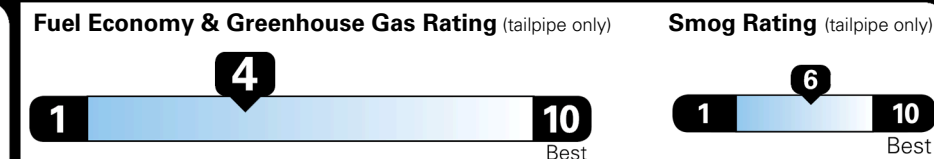

This vehicle emits 395 grams CO₂ per mile. The best emits 0 grams per mile (tailpipe only). Producing and distributing fuel also create emissions; learn more at fueleconomy.gov.

Actual results will vary for many reasons, including driving conditions and how you drive and maintain your vehicle. The average new vehicle gets 29 MPG and costs $8,500 to fuel over 5 years. Cost estimates are based on 15,000 miles per year at $ 3.30 per gallon. MPGe is miles per gasoline gallon equivalent. Vehicle emissions are a significant cause of climate change and smog.

fueleconomy.gov

Calculate personalized estimates and compare vehicles

GOVERNMENT 5-STAR SAFETY RATINGS

Overall Vehicle Score Not Rated

Based on the combined rating of frontal, side and rollover.
Should ONLY be compared to other vehicles of similar size and weight.

Frontal Driver Not Rated

Crash Passenger Not Rated

Based on the risk of injury in a frontal impact.
Should ONLY be compared to other vehicles of similar size and weight.

Side Front seat Not Rated

Crash Rear seat Not Rated

Star ratings based on the risk of injury in a side impact.

Rollover Not Rated

Star ratings based on the risk of rollover in a single-vehicle crash.

Star ratings range from 1 to 5 stars (★★★★★) with 5 being the highest.

Source: National Highway Traffic Safety Administration (NHTSA).

www.safercar.gov or 1-888-327-4236

Manufacturer's suggested retail price includes Manufacturer's recommended pre-delivery service. License and title fees, state and local taxes and other dealer installed options and accessories are not included in the manufacturer's suggested retail price.

PARTS CONTENT INFORMATION

FOR VEHICLES IN THIS CAR LINE U.S./CANADIAN
PARTS CONTENT: 50 %

MAJOR SOURCES OF FOREIGN PARTS:
KOREA: 35%

NOTE: PARTS CONTENT DOES NOT INCLUDE FINAL ASSEMBLY, DISTRIBUTION, OR OTHER NON-PARTS COSTS.

FOR THIS VEHICLE
**FINAL ASSEMBLY POINT:
WEST POINT, GA, USA**

COUNTRY OF ORIGIN

ENGINE (MOTOR): **KOREA**

TRANSMISSION: **USA**