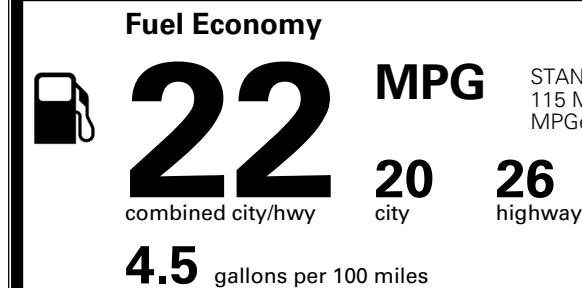

MSRP INCLUDING OPTIONS

\$ 42,835.00

INLAND FREIGHT AND HANDLING

\$ 1,545.00

TOTAL MANUFACTURER'S SUGGESTED RETAIL PRICE ▶

\$ 44,380.00

TOTAL ADDITIONAL WEIGHT: 7.2

*Additional terms and conditions apply.

EPA DOT Fuel Economy and Environment

Gasoline Vehicle

STANDARD SUVs range from 12 to 115 MPG. The best vehicle rates 146 MPGe.

You spend
\$2,750
 more in fuel costs
 over 5 years
 compared to the
 average new vehicle.