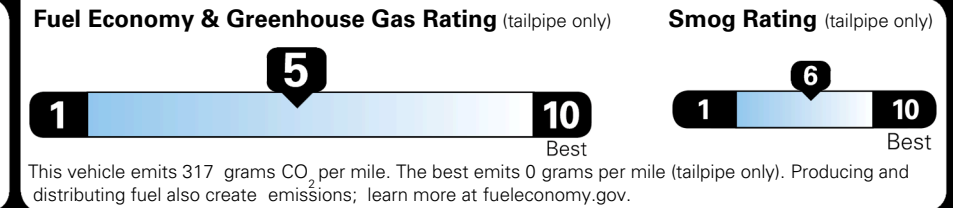

TOTAL ADDITIONAL WEIGHT: 16.4

EPA DOT Fuel Economy and Environment

Gasoline Vehicle

You spend \$250 more in fuel costs over 5 years compared to the average new vehicle.

Annual fuel cost \$1,750

Actual results will vary for many reasons, including driving conditions and how you drive and maintain your vehicle. The average new vehicle gets 29 MPG and costs \$8,500 to fuel over 5 years. Cost estimates are based on 15,000 miles per year at \$ 3.30 per gallon. MPGe is miles per gasoline gallon equivalent. Vehicle emissions are a significant cause of climate change and smog.