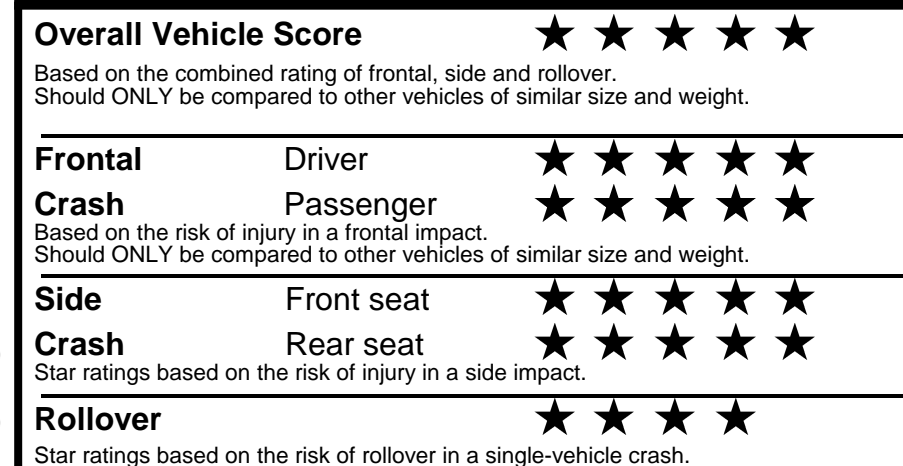

fueleconomy.gov

Calculate personalized estimates and compare vehicles

GOVERNMENT 5-STAR SAFETY RATINGS

Star ratings range from 1 to 5 stars (★★★★★) with 5 being the highest.
 Source: National Highway Traffic Safety Administration (NHTSA).
www.safercar.gov or 1-888-327-4236