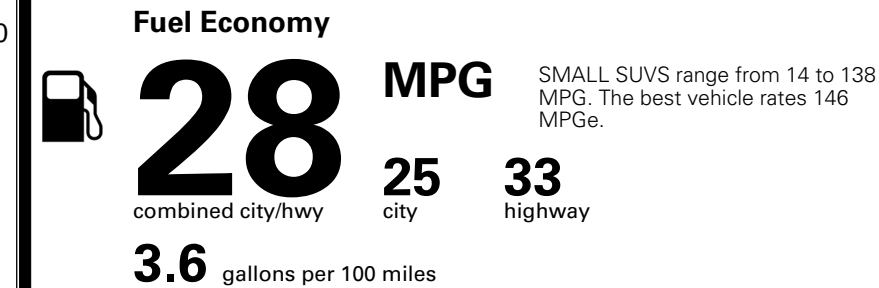

MANUFACTURER'S SUGGESTED RETAIL PRICE ►

$ 28,790.00

ADDITIONAL INSTALLED EQUIPMENT:
(In addition to or in place of standard features)
Carpeted Floor Mats

$200.00

MSRP INCLUDING OPTIONS

$ 28,990.00

INLAND FREIGHT AND HANDLING

$ 1,495.00

TOTAL MANUFACTURER'S SUGGESTED RETAIL PRICE ►

$ 30,485.00

TOTAL ADDITIONAL WEIGHT: 6.6

*Additional terms and conditions apply.
**Kia Connect may be currently unavailable for some Model Year 2022 and newer vehicles sold or purchased in Massachusetts; please see owners.kia.com for more information.
NOTE: When you purchase this vehicle, Kia America, Inc. collects personal information you provide to the dealership. For information on our collection and use of personal information and your rights, please see our Privacy Policy on www.kia.com.

EPA DOT Fuel Economy and Environment

Gasoline Vehicle

You spend
$250
more in fuel costs
over 5 years
compared to the
average new vehicle.

Annual fuel cost
$1,750