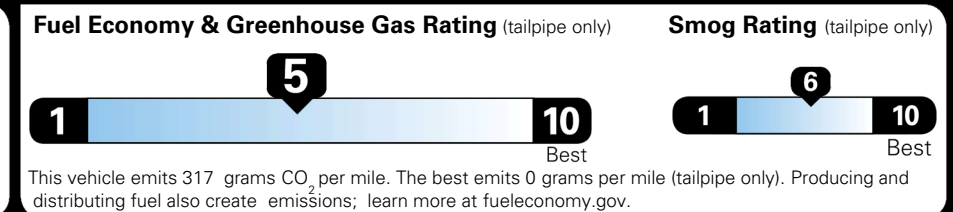

EPA DOT Fuel Economy and Environment

Gasoline Vehicle

You spend
\$250
 more in fuel costs
 over 5 years
 compared to the
 average new vehicle.

Annual fuel cost
\$1,750

Actual results will vary for many reasons, including driving conditions and how you drive and maintain your vehicle. The average new vehicle gets 29 MPG and costs \$8,500 to fuel over 5 years. Cost estimates are based on 15,000 miles per year at \$ 3.30 per gallon. MPGe is miles per gasoline gallon equivalent. Vehicle emissions are a significant cause of climate change and smog.