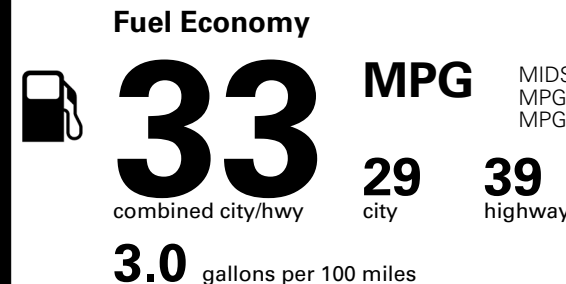

\$395.00
 \$190.00
 \$125.00
 \$145.00
 \$130.00

MSRP INCLUDING OPTIONS

\$ 24,375.00

INLAND FREIGHT AND HANDLING

\$ 1,245.00

TOTAL MANUFACTURER'S SUGGESTED RETAIL PRICE ▶

\$ 25,620.00

*Additional terms and conditions apply.
 **Kia Connect may be currently unavailable for some Model Year 2022 and newer vehicles sold or purchased in Massachusetts; please see owners.kia.com for more information.
 NOTE: When you purchase this vehicle, Kia America, Inc. collects personal information you provide to the dealership. For information on our collection and use of personal information and your rights, please see our Privacy Policy on www.kia.com.

TOTAL ADDITIONAL WEIGHT: 16.3

EPA DOT Fuel Economy and Environment

Gasoline Vehicle

MIDSIZE CARS range from 15 to 139 MPG. The best vehicle rates 146 MPGe.

You save \$1,000
 in fuel costs over 5 years compared to the average new vehicle.