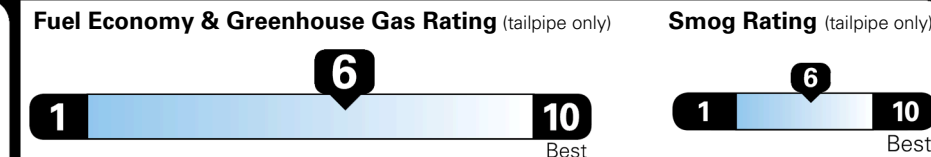

This vehicle emits 269 grams CO₂ per mile. The best emits 0 grams per mile (tailpipe only). Producing and distributing fuel also create emissions; learn more at fueleconomy.gov.

Actual results will vary for many reasons, including driving conditions and how you drive and maintain your vehicle. The average new vehicle gets 29 MPG and costs $8,500 to fuel over 5 years. Cost estimates are based on 15,000 miles per year at $ 3.30 per gallon. MPGe is miles per gasoline gallon equivalent. Vehicle emissions are a significant cause of climate change and smog.

fueleconomy.gov

Calculate personalized estimates and compare vehicles

GOVERNMENT 5-STAR SAFETY RATINGS

Overall Vehicle Score ★★★★★

Based on the combined rating of frontal, side and rollover. Should ONLY be compared to other vehicles of similar size and weight.

Frontal Driver ★★★★★

Crash Passenger ★★★★★

Based on the risk of injury in a frontal impact. Should ONLY be compared to other vehicles of similar size and weight.

Side Front seat ★★★★★

Crash Rear seat ★★★★★

Star ratings based on the risk of injury in a side impact.

Rollover ★★★★★

Star ratings based on the risk of rollover in a single-vehicle crash.

Star ratings range from 1 to 5 stars (★★★★★) with 5 being the highest.

Source: National Highway Traffic Safety Administration (NHTSA).

www.safercar.gov or 1-888-327-4236

Manufacturer's suggested retail price includes Manufacturer's recommended pre-delivery service. License and title fees, state and local taxes and other dealer installed options and accessories are not included in the manufacturer's suggested retail price.

PARTS CONTENT INFORMATION

FOR VEHICLES IN THIS CAR LINE U.S./CANADIAN PARTS CONTENT: 20 %

MAJOR SOURCES OF FOREIGN PARTS:
MEXICO: 45%
KOREA: 30%

NOTE: PARTS CONTENT DOES NOT INCLUDE FINAL ASSEMBLY, DISTRIBUTION, OR OTHER NON-PARTS COSTS.

FOR THIS VEHICLE FINAL ASSEMBLY POINT: PESQUERIA, NL, MEXICO

COUNTRY OF ORIGIN

ENGINE (MOTOR): USA
TRANSMISSION: MEXICO